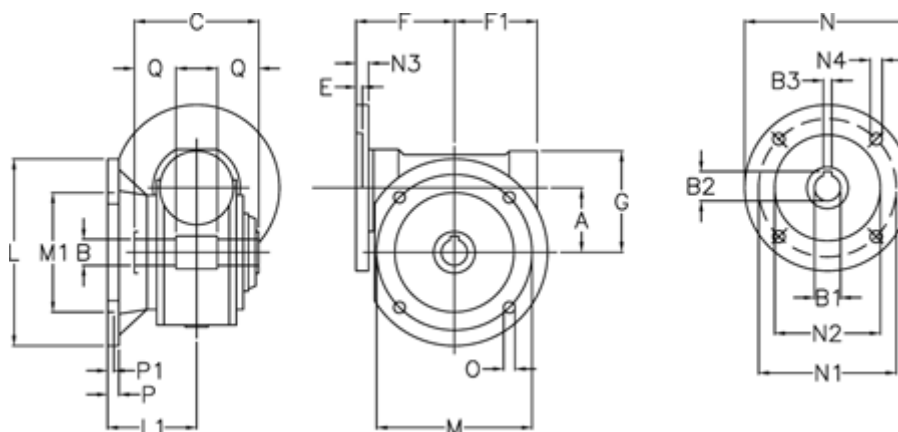

# Data Sheet

Article number: 3902185040555

Description: Worm gear  
VF 185-FC1-40-160B5, without lubrication

## Measures

A	= 185.4	F1	= 205	N2	= 250
B	= 60 H7	G	= 267	N3	= 18
B1 E7	= 42	L	= 400	N4	= 18
B2	= 45.3	L1	= 155.5	O	= 22
B3 H9	= 12	M	= 350	P	= 22
C	= 190	M1	= 280	P1	= 13
E	= 4	N	= 350	Q	= 65
F	= 217	N1	= 300		